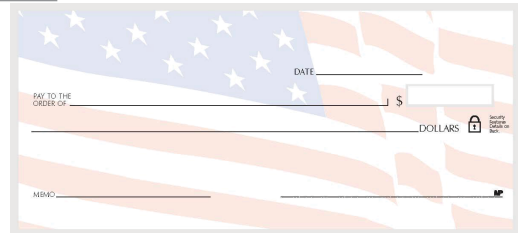

Your Community Partner

Personal Check Styles

Fine Line

Granite

Safety

Parchment

Marble

Standard Design Personal Check Styles Pricing			
<i>Fine Line, Safety, Marble, Granite, Parchment</i>			
Singles		Duplicates	
150	300	150	300
$25	$45	$30	$55

Wildlife

Patriotic

Daisies

Premium Design Personal Check Styles Pricing			
<i>Wildlife, Daisies, Patriotic</i>			
Singles		Duplicates	
150	300	150	300
$30	$50	$35	$60