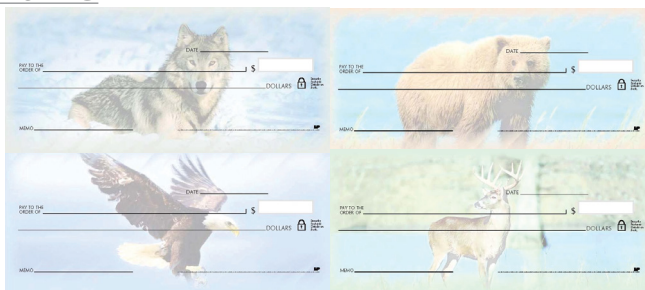

Your Community Partner

Personal Check Styles

Fine Line

Granite

Safety

Parchment

Marble

Standard Design Personal Check Styles Pricing			
<i>Fine Line, Safety, Marble, Granite, Parchment</i>			
Singles		Duplicates	
150	300	150	300
\$25	\$45	\$30	\$55

Wildlife

Patriotic

Daisies

Premium Design Personal Check Styles Pricing			
<i>Wildlife, Daisies, Patriotic</i>			
Singles		Duplicates	
150	300	150	300
\$30	\$50	\$35	\$60