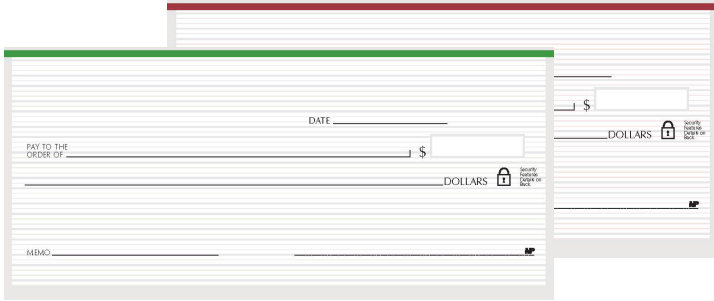

Your Community Partner

Personal Check Styles

Fine Line

Granite

Safety

Parchment

Marble

Standard Design Personal Check Styles Pricing			
<i>Fine Line, Safety, Marble, Granite, Parchment</i>			
Singles		Duplicates	
150	300	150	300
\$25	\$45	\$30	\$55

Wildlife

Patriotic

Daisies

Premium Design Personal Check Styles Pricing			
<i>Wildlife, Daisies, Patriotic</i>			
Singles		Duplicates	
150	300	150	300
\$30	\$50	\$35	\$60