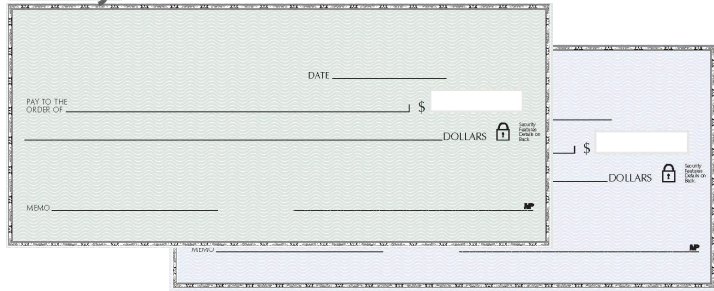

Your Community Partner

Personal Check Styles

Fine Line

Granite

Safety

Parchment

Marble

Standard Design Personal Check Styles Pricing			
<i>Fine Line, Safety, Marble, Granite, Parchment</i>			
Singles		Duplicates	
150	300	150	300
\$25	\$45	\$30	\$55